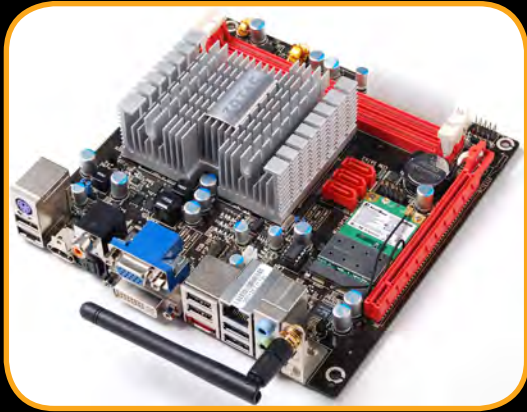

ION ITX

F-SERIES

SKU: ION ITX-F-E

Experience fluid and vivid high-definition video playback with the ultra-compact ZOTAC ION™ motherboard. The mini-ITX form factor ZOTAC ION™ motherboards combine a high-performance NVIDIA® ION graphics processor with a power-efficient Intel® Atom™ processor for the ultimate eco-friendly platform that has no troubles handling regular web browsing, e-mail, productivity and HD video playback tasks.

NVIDIA® PureVideo™ HD technology harnesses the power of the NVIDIA® ION™ GPU's 16 high-speed stream processors for high-definition Blu-ray playback capabilities. PureVideo™ HD technology decodes HD video formats and enhances standard-definition videos with the NVIDIA® ION™ GPU for flawless HD and superior SD video playback.

Specifications

- NVIDIA® ION™ graphics processor
- Graphics Engine Clock: 450 MHz
- Shader Clock: 1100 MHz
- 16 stream processors

Processor support

- Intel® Atom™ 330 (1.6 GHz, dual-core)
- 533 MHz front-side bus
- Intel® HyperThreading™ technology

Memory support

- DDR2 667/800
- 2 x 240 pin DDR2 DIMM slots
- Up to 4GB ram

Expansion

- Mini PCI Express (occupied by WiFi module)
- PCI Express 2.0 x16

Dimensions

- Mini-ITX form factor
- Height: 6.7in - 170mm
- Width: 6.7in - 170mm